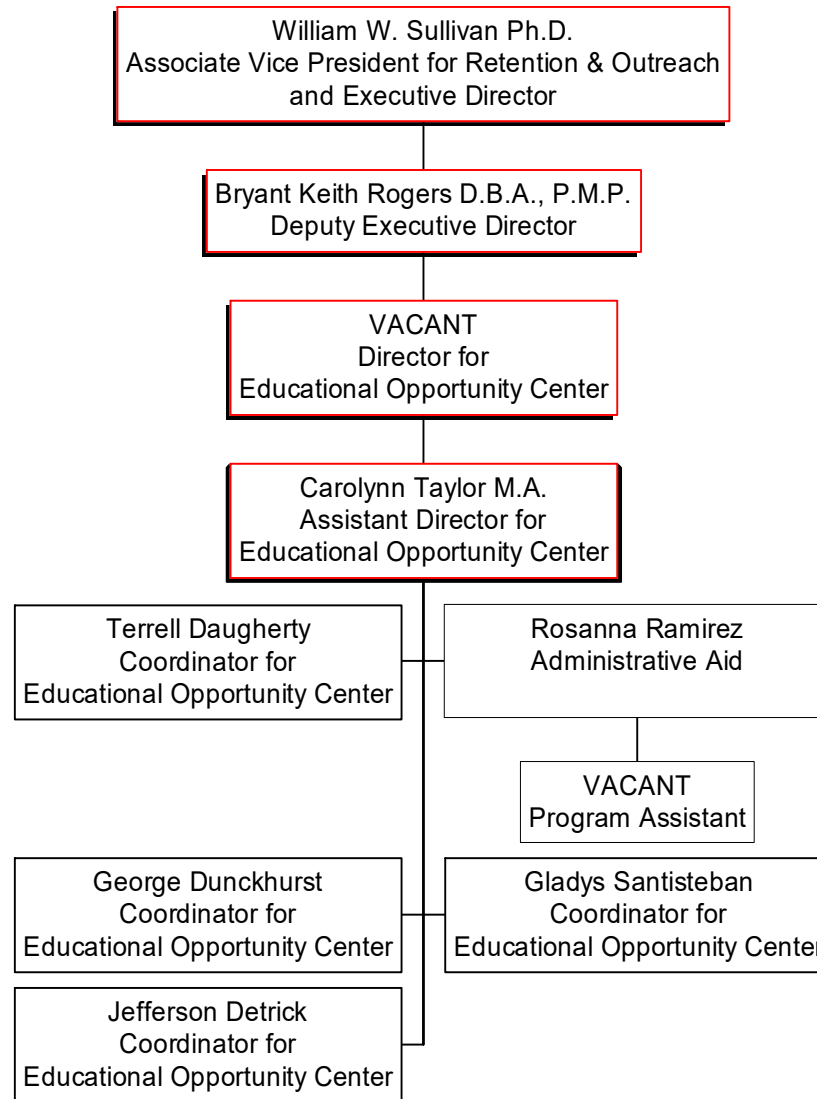

University of Nevada, Las Vegas
Division of Student Affairs
Center for Academic Enrichment and Outreach (The Center)
EDUCATIONAL OPPORTUNITY CENTER