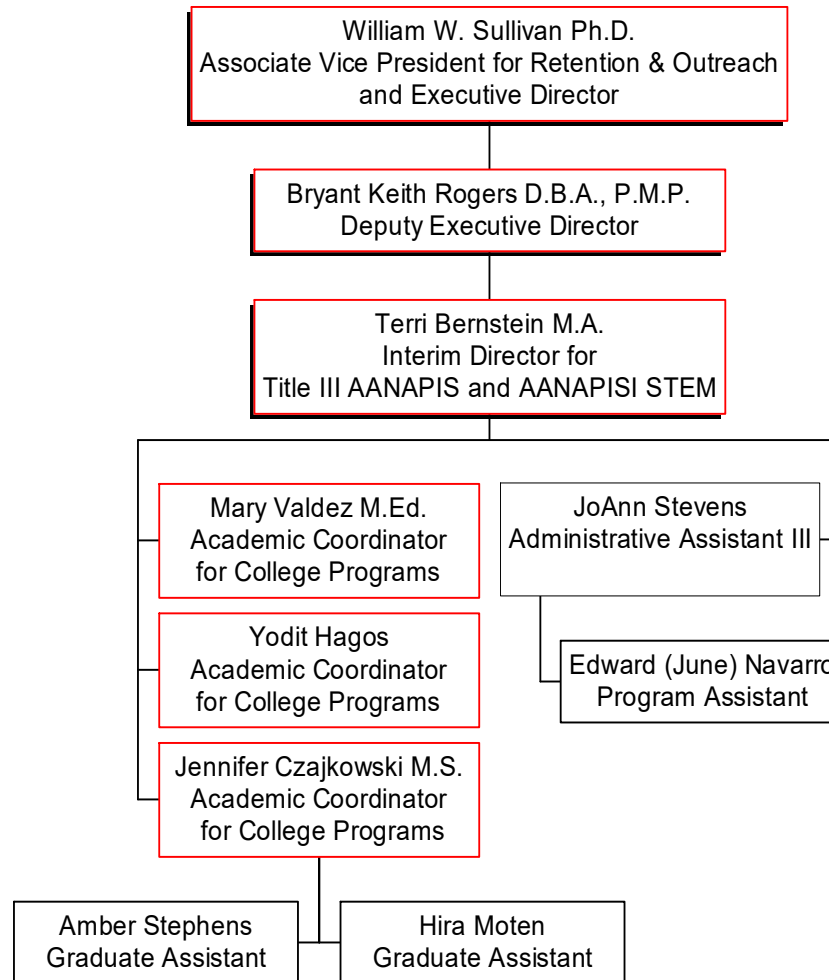

University of Nevada, Las Vegas
Division of Student Affairs
Center for Academic Enrichment and Outreach

Title III AANAPISI and AANAPISI STEM