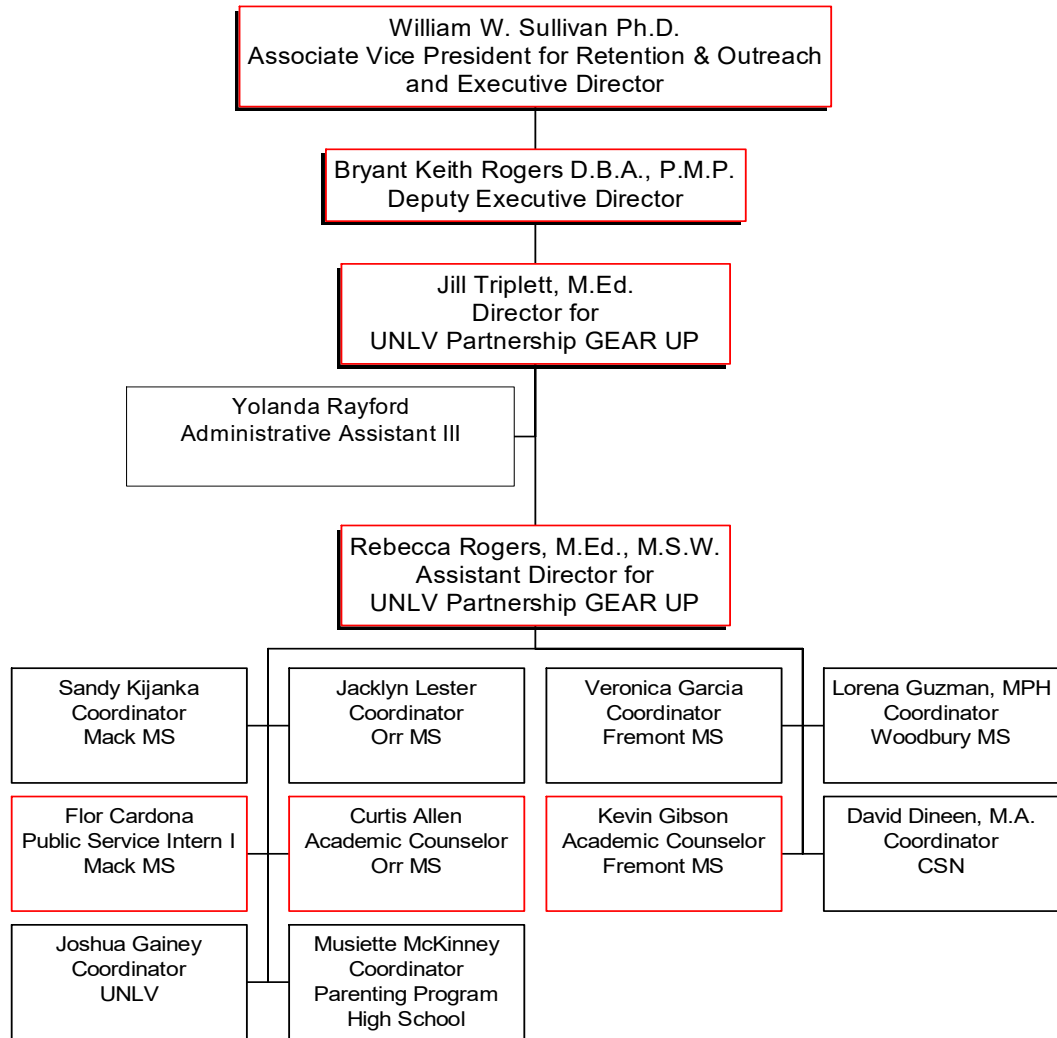

University of Nevada, Las Vegas
Division of Student Affairs
Center for Academic Enrichment and Outreach

UNLV Partnership GEAR UP