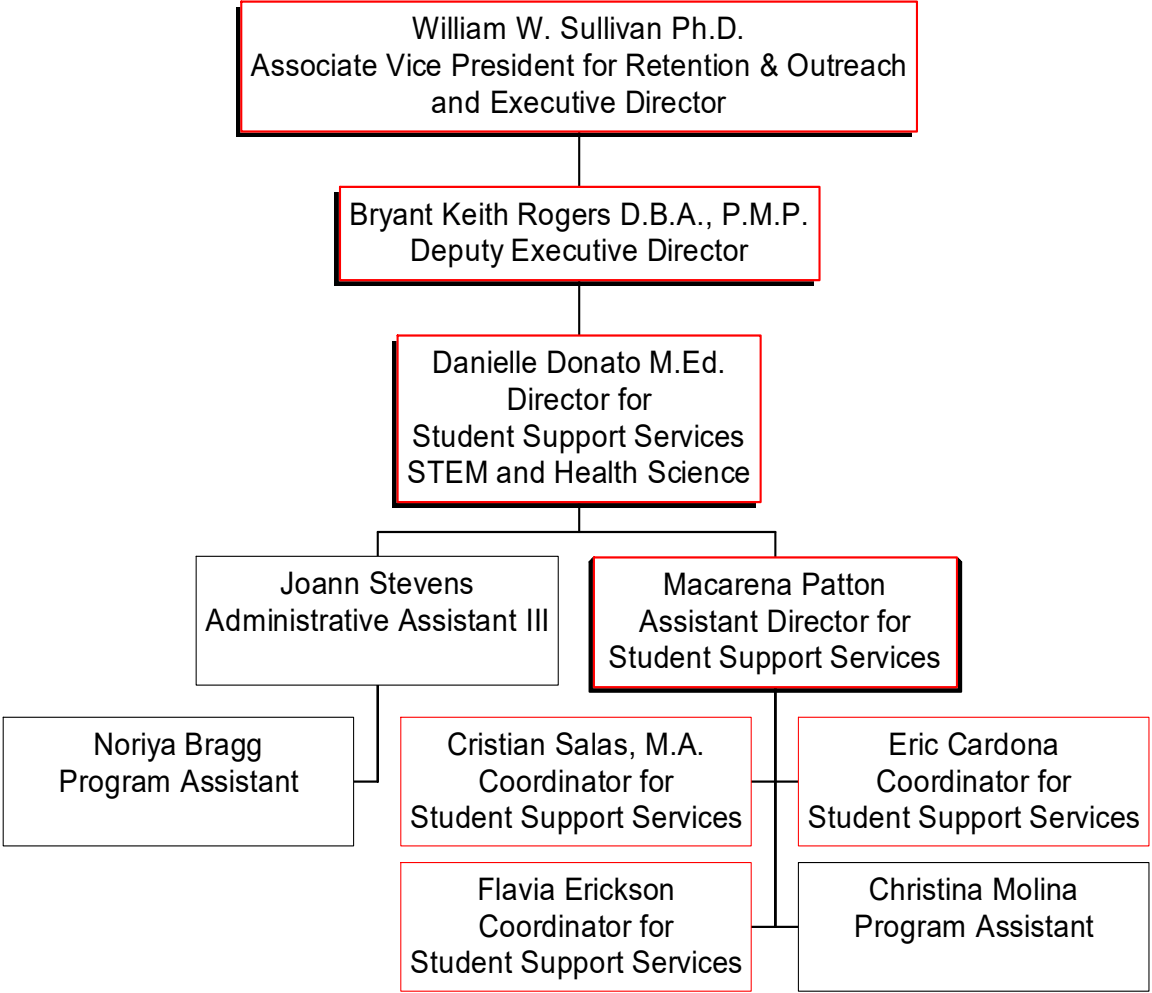

University of Nevada, Las Vegas
Division of Student Affairs
Center for Academic Enrichment and Outreach

Student Support Services - STEM and Health Sciences